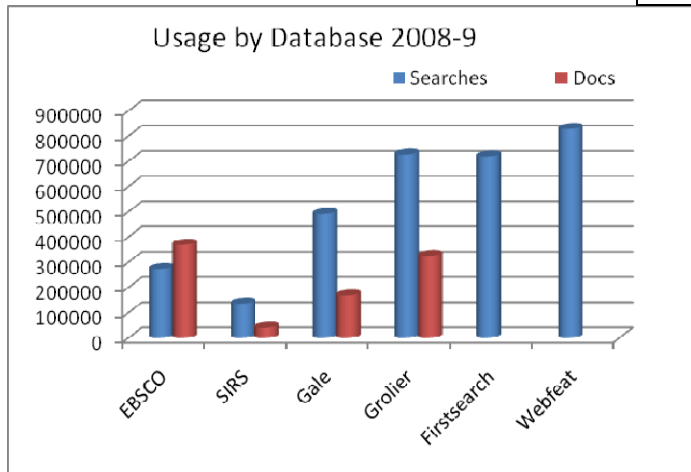

All Databases			
2008-9	Searches	Docs	Sessions
July	102814	34695	92276
Aug	193565	56163	109668
Sept	310537	98949	153384
Oct	238030	56997	136537
Nov	267446	11299	109807
Dec	143495	45969	78770
Jan	400444	69158	163653
Feb	213705	56551	162031
Mar	314646	83744	161055
Apr	540330	19400	272210
May	228790	10229	124400
Jun	106561	34874	65295