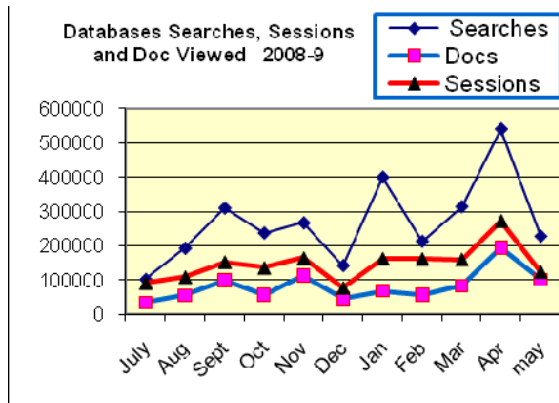

## Statewide Access to Databases

Arizona State Library, Archives and Public Records, Pima Public Library and Maricopa County joined hands to provide databases from EBSCO, OCLC, ProQuest- SIRS, Grolier. These databases provide access to authoritative and authentic information from thousands of newspapers, journals as well as curriculum resources for students and teachers. Access

- Approx 3.2 M searches were done in the 13 counties (other than Pima and Maricopa)
- About 900,000 documents downloaded
- The most used database was **Grolier - a student database** with over 727,000 searches

All Databases			
2008-9	Searches	Docs	Sessions
July	102814	34695	92276
Aug	193565	56163	109668
Sept	310537	98949	153384
Oct	238030	56997	136537
Nov	267446	11299	109807
Dec	143495	45969	78770
Jan	400444	69158	163653
Feb	213705	56551	162031
Mar	314646	83744	161055
Apr	540330	19400	272210
May	228790	10229	124400
Jun	106561	34874	65295