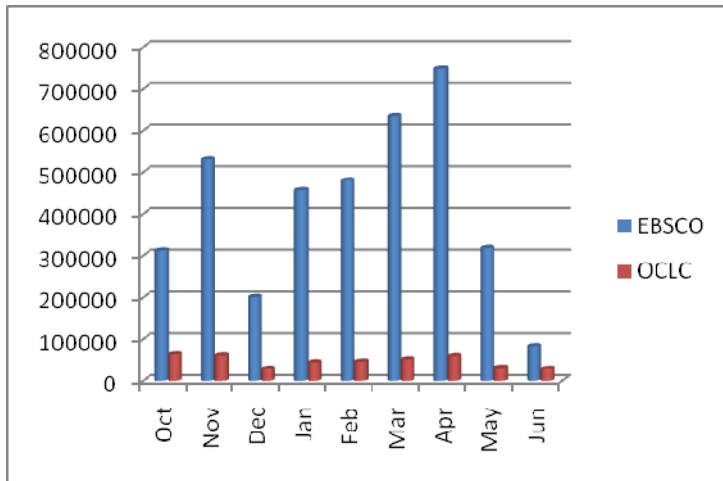

Statewide Access to Databases

Arizona State Library, Archives and Public Records, Pima Public Library and Maricopa County joined hands to provide databases from EBSCO and OCLC. These databases provide access to authoritative and authentic information from thousands of newspapers, journals as well as curriculum resources for students and teachers.

- Approx 4.7 M searches were done in the 15 counties – up by about 20% for a similar FY period for 2009
- About 2,984,186 documents downloaded - up by more than 30% for a similar FY period for 2009

USAGE BY DATABASE Oct 2009- Jun 2010

SEARCHES	EBSCO	OCLC
Oct	311751	62879
Nov	532312	60300
Dec	200947	29197
Jan	457049	44247
Feb	480758	45851
Mar	635730	51148
Apr	748932	58950
May	317762	31432
Jun	83720	28758

DOCUMENTS VIEWED

EBSCO	DOCS VIEWED
Oct	486296
Nov	748484
Dec	145198
Jan	540254
Feb	244021
Mar	107570
Apr	119920
May	46012
Jun	13901
Total	1965360

Month-wise break-up of individual Database usage Oct 2009-Jun 2010

MONTHS	DATA POINT	EBSCO	OCLC	Total
	Docs viewed	192758		192758
Oct	Searches	311751	62879	374630
	Docs viewed	486296		486296
Nov	Searches	532312	60300	592612
	Docs viewed	748484		748484
Dec	Searches	200947	29197	230144
	Docs viewed	145198		145198
Jan	Searches	457049	44247	501296
	Docs viewed	540254		540254
Feb	Searches	480758	45851	526609
	Docs viewed	244021		244021
Mar	Searches	635730	51148	686878
	Docs viewed	107570		107570
Apr	Searches	748932	58950	807882
	Docs viewed	119920		119920
May	Searches	317762	31432	349194
	Docs viewed	46012		46012
Jun	Searches	83720	28758	112478
	Docs viewed	13901		13901