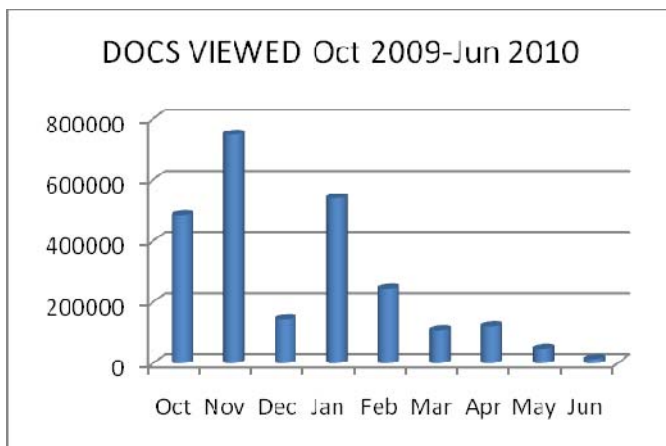

Statewide Access to Databases

Arizona State Library, Archives and Public Records, Pima Public Library and Maricopa County joined hands to provide databases from EBSCO and OCLC. These databases provide access to authoritative and authentic information from thousands of newspapers, journals as well as curriculum resources for students and teachers.

- Approx 4.7 M searches were done in the 15 counties – up by about 20% for a similar FY period for 2009
- About 2,984,186 documents downloaded - up by more than 30% for a similar FY period for 2009

USAGE BY DATABASE Oct 2009- Jun 2010

SEARCHES	EBSCO	OCLC
Oct	311751	62879
Nov	532312	60300
Dec	200947	29197
Jan	457049	44247
Feb	480758	45851
Mar	635730	51148
Apr	748932	58950
May	317762	31432
Jun	83720	28758

DOCUMENTS VIEWED

EBSCO	DOCS VIEWED
Oct	486296
Nov	748484
Dec	145198
Jan	540254
Feb	244021
Mar	107570
Apr	119920
May	46012
Jun	13901
Total	1965360

Month-wise break-up of individual Database usage Oct 2009-Jun 2010

MONTHS	DATA POINT	EBSCO	OCLC	Total
	Docs viewed	192758		192758
Oct	Searches	311751	62879	374630
	Docs viewed	486296		486296
Nov	Searches	532312	60300	592612
	Docs viewed	748484		748484
Dec	Searches	200947	29197	230144
	Docs viewed	145198		145198
Jan	Searches	457049	44247	501296
	Docs viewed	540254		540254
Feb	Searches	480758	45851	526609
	Docs viewed	244021		244021
Mar	Searches	635730	51148	686878
	Docs viewed	107570		107570
Apr	Searches	748932	58950	807882
	Docs viewed	119920		119920
May	Searches	317762	31432	349194
	Docs viewed	46012		46012
Jun	Searches	83720	28758	112478
	Docs viewed	13901		13901